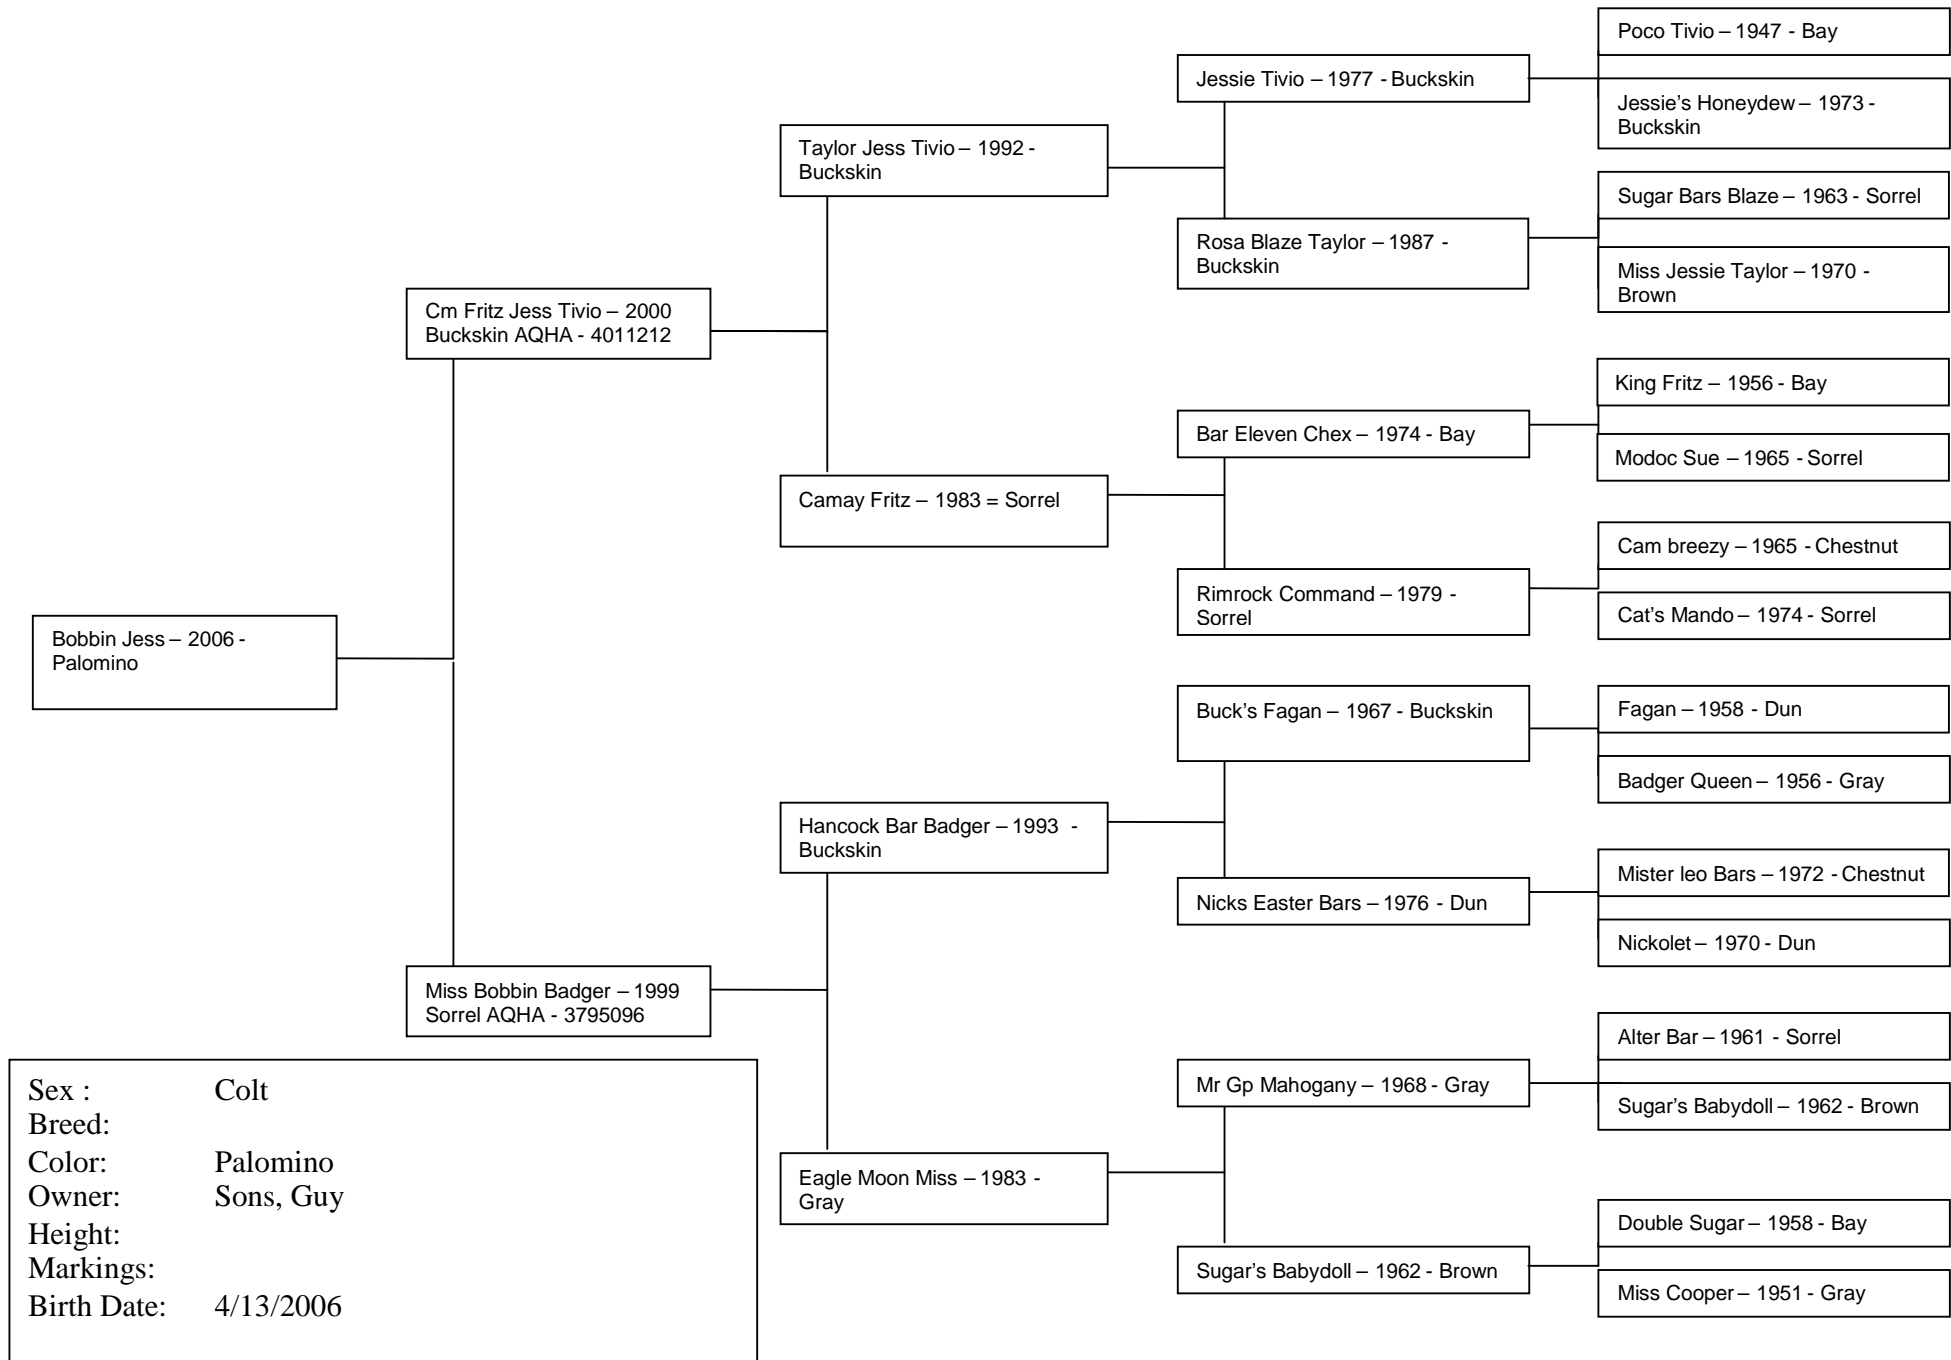

Pedigree of Bobbin Jess (Pending) - 2006

Sex :	Colt
Breed:	
Color:	Palomino
Owner:	Sons, Guy
Height:	
Markings:	
Birth Date:	4/13/2006