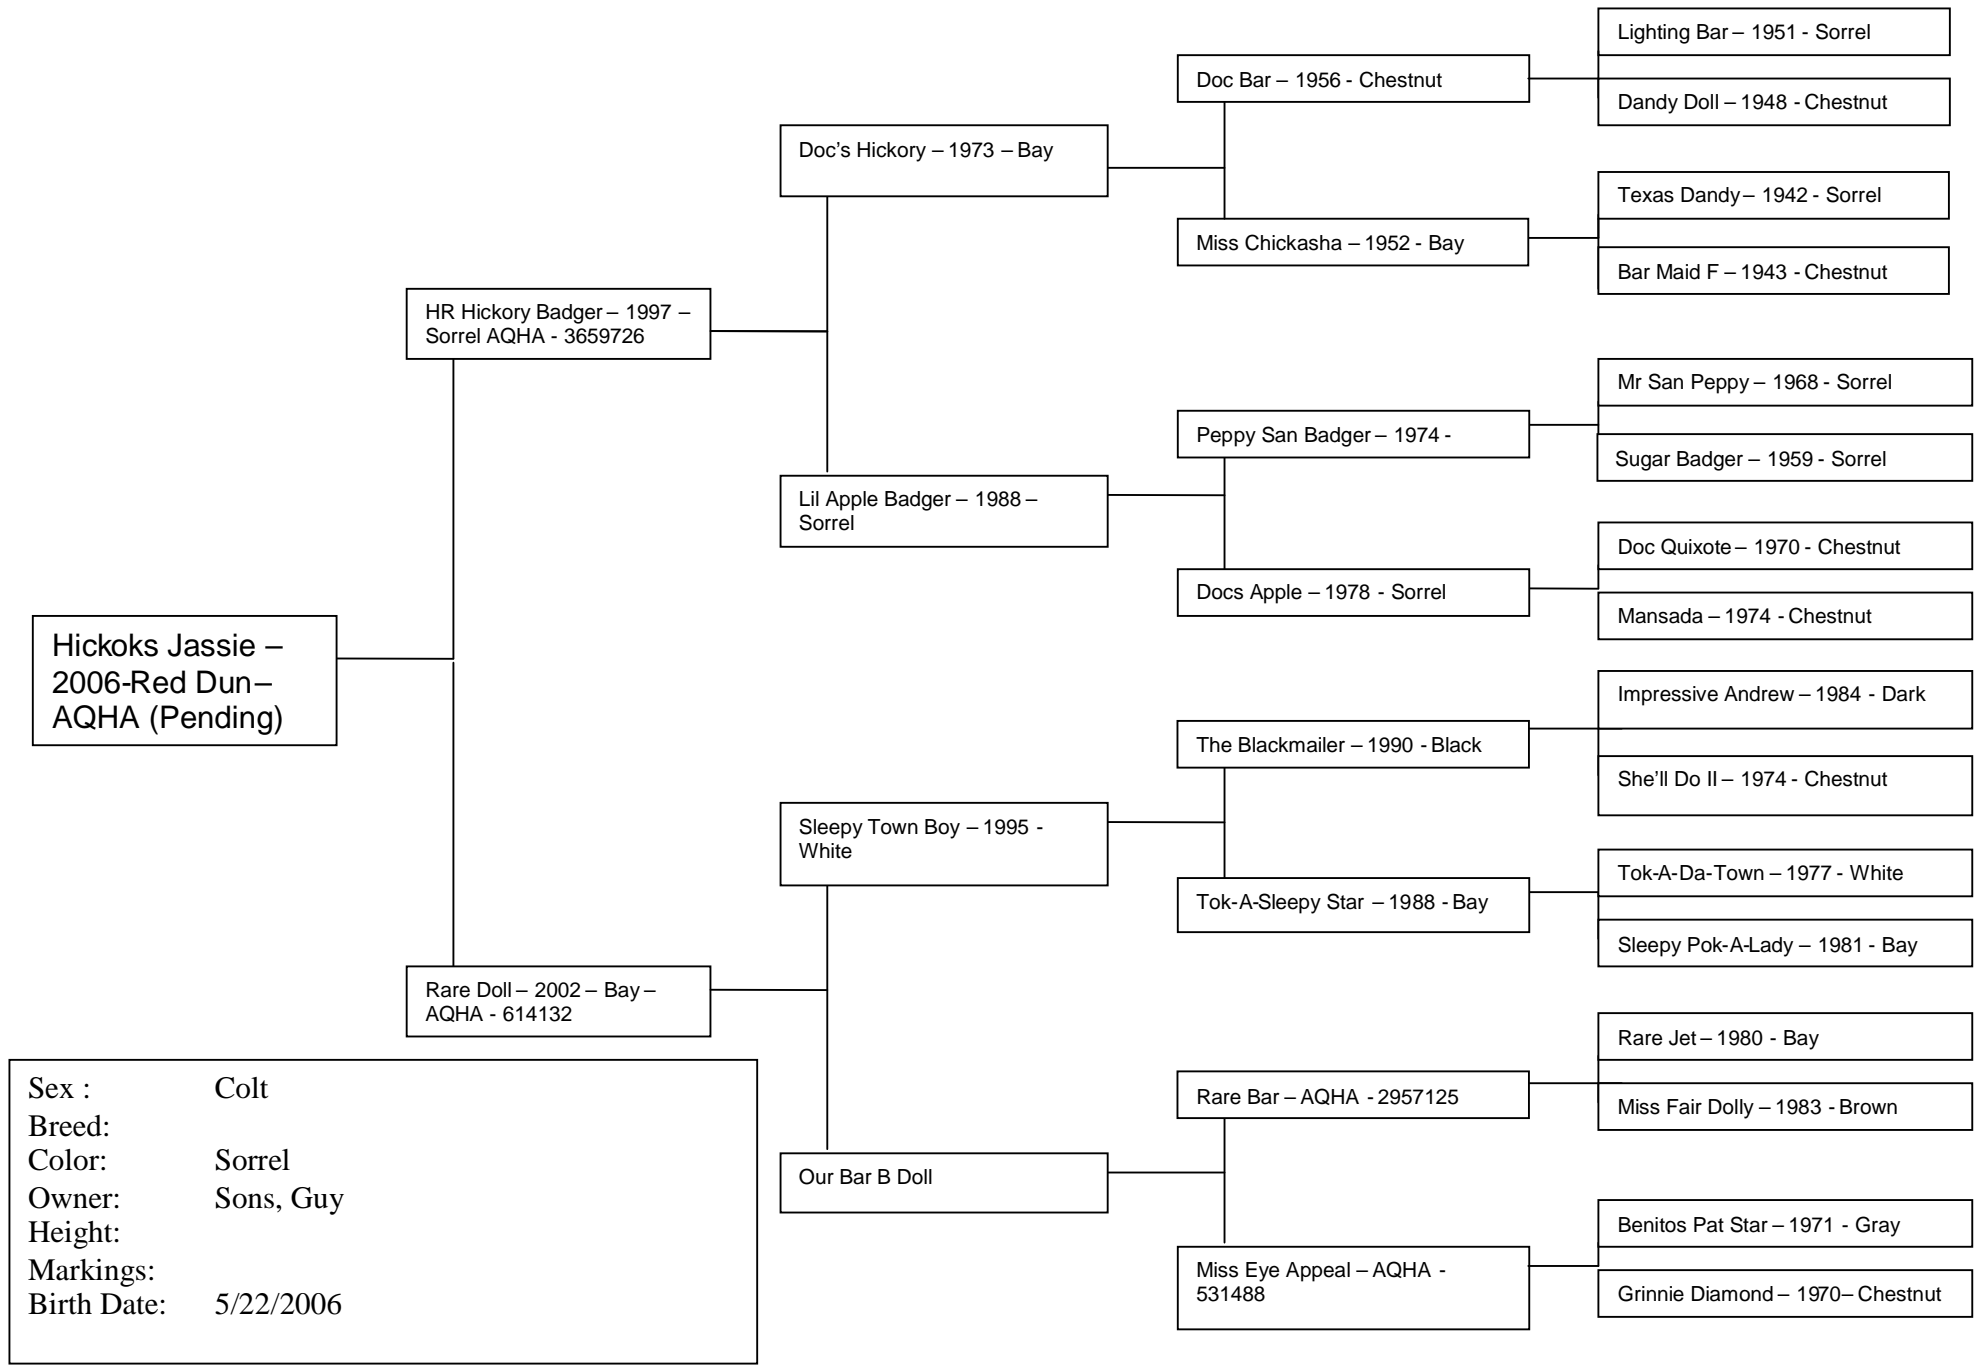

Pedigree of Doc's Rare Andy (Pending) – 2006 – Sorrel Colt

Sex : Colt
 Breed: Sorrel
 Color: Sorrel
 Owner: Sons, Guy
 Height:
 Markings:
 Birth Date: 5/22/2006