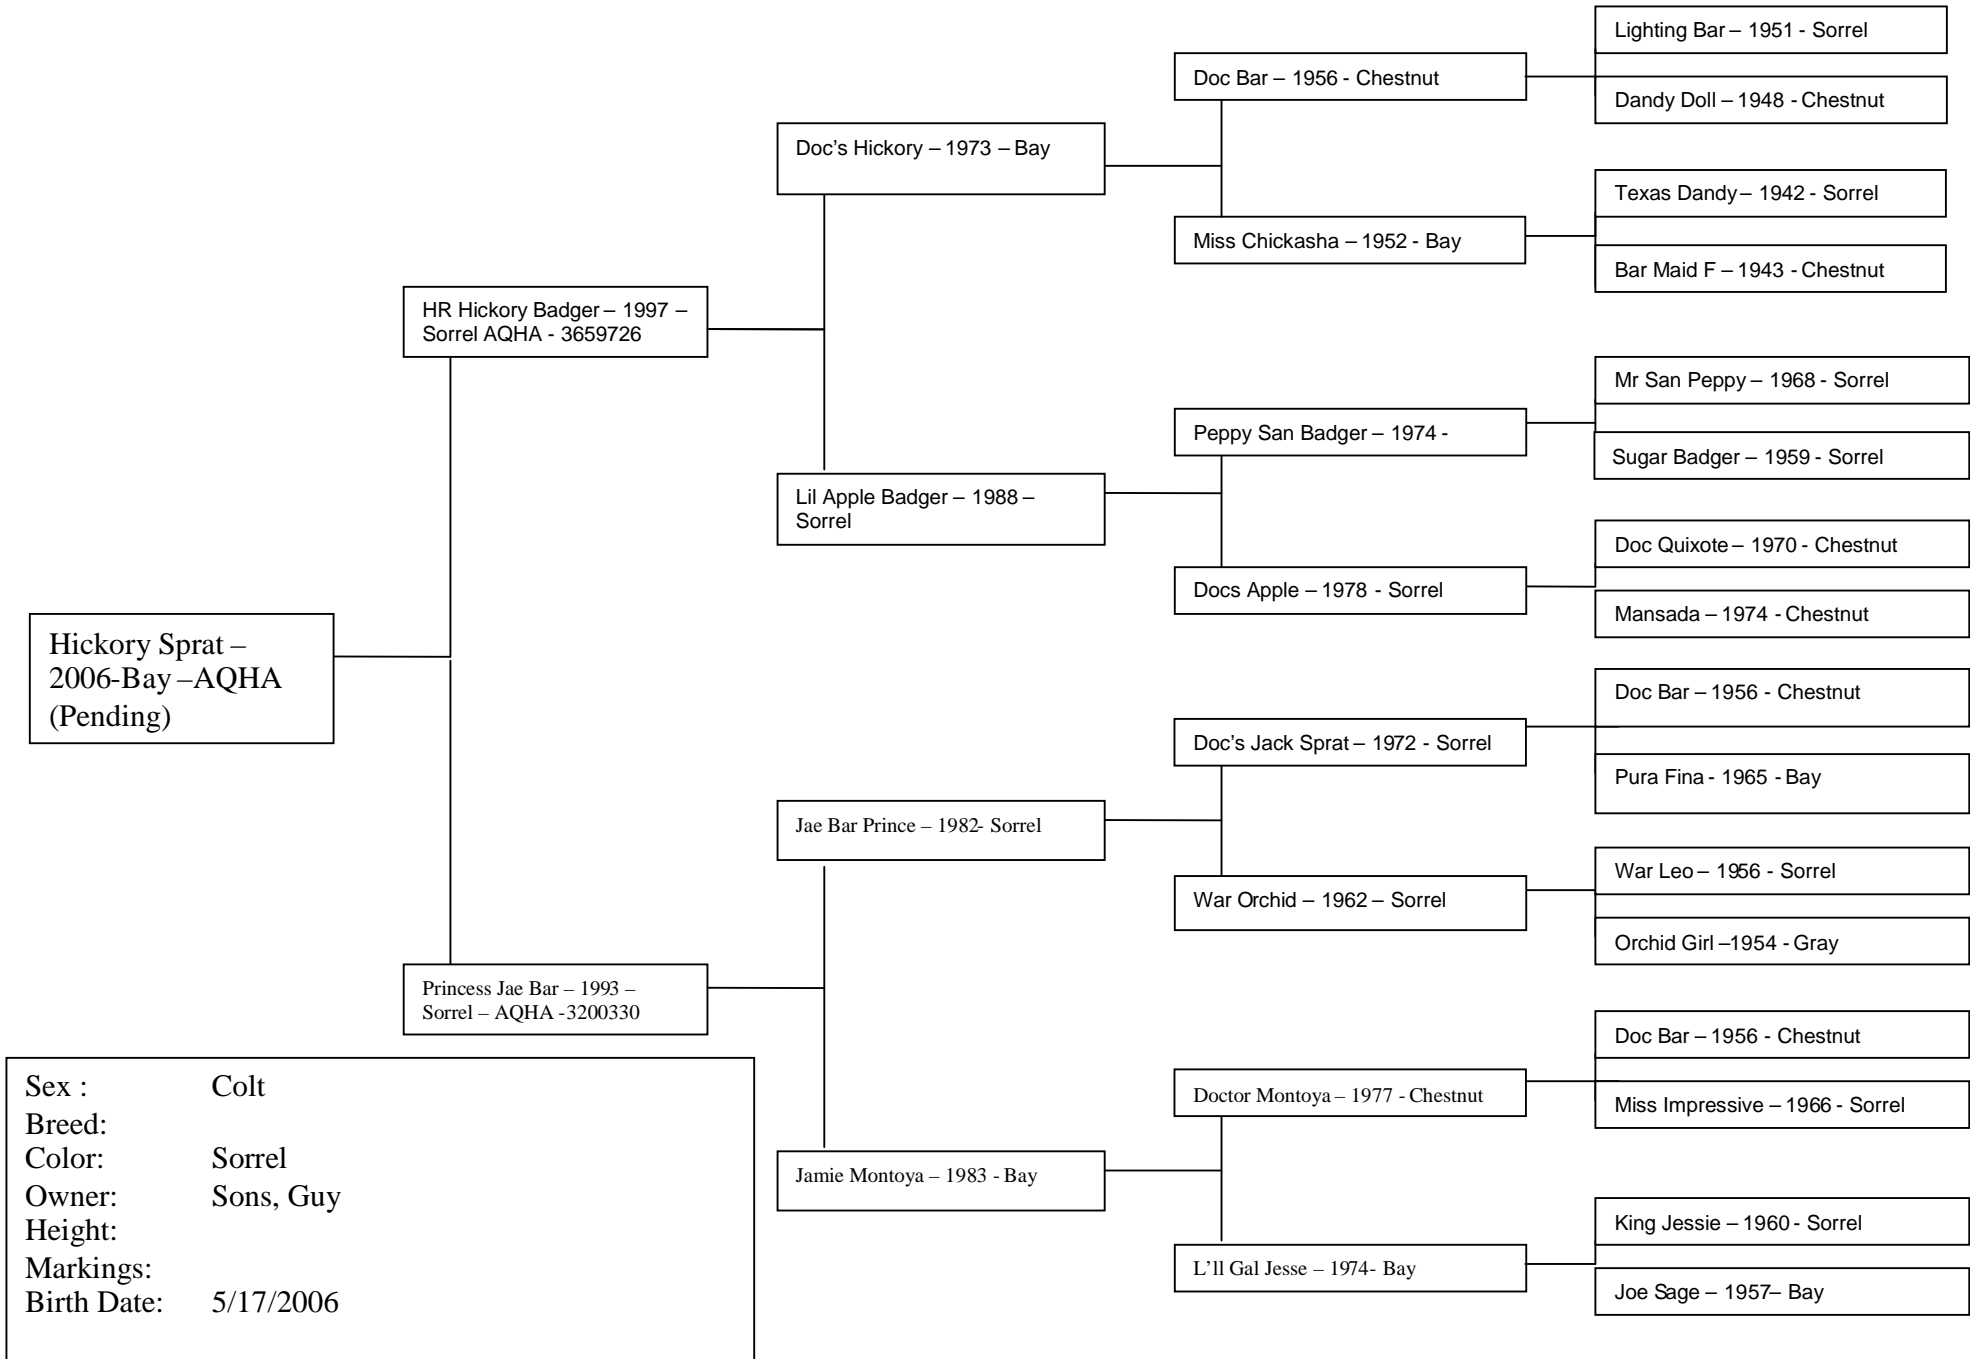

Pedigree of Hickory Sprat (Pending) – 2006 – Sorrel Colt

Hickory Sprat –
2006-Bay –AQHA
(Pending)

Sex : Colt
 Breed: Sorrel
 Color: Sorrel
 Owner: Sons, Guy
 Height:
 Markings:
 Birth Date: 5/17/2006

HR Hickory Badger – 1997 –
Sorrel AQHA - 3659726

Doc's Hickory – 1973 – Bay

Lil Apple Badger – 1988 –
Sorrel

Jae Bar Prince – 1982- Sorrel

Jamie Montoya – 1983 - Bay

Doc Bar – 1956 - Chestnut

Miss Chickasha – 1952 - Bay

Peppy San Badger – 1974 -

Docs Apple – 1978 - Sorrel

Doc's Jack Sprat – 1972 - Sorrel

War Orchid – 1962 – Sorrel

Doctor Montoya – 1977 - Chestnut

L'I Gal Jesse – 1974- Bay

Lighting Bar – 1951 - Sorrel

Dandy Doll – 1948 - Chestnut

Texas Dandy – 1942 - Sorrel

Bar Maid F – 1943 - Chestnut

Mr San Peppy – 1968 - Sorrel

Sugar Badger – 1959 - Sorrel

Doc Quixote – 1970 - Chestnut

Mansada – 1974 - Chestnut

Doc Bar – 1956 - Chestnut

Pura Fina - 1965 - Bay

War Leo – 1956 - Sorrel

Orchid Girl – 1954 - Gray